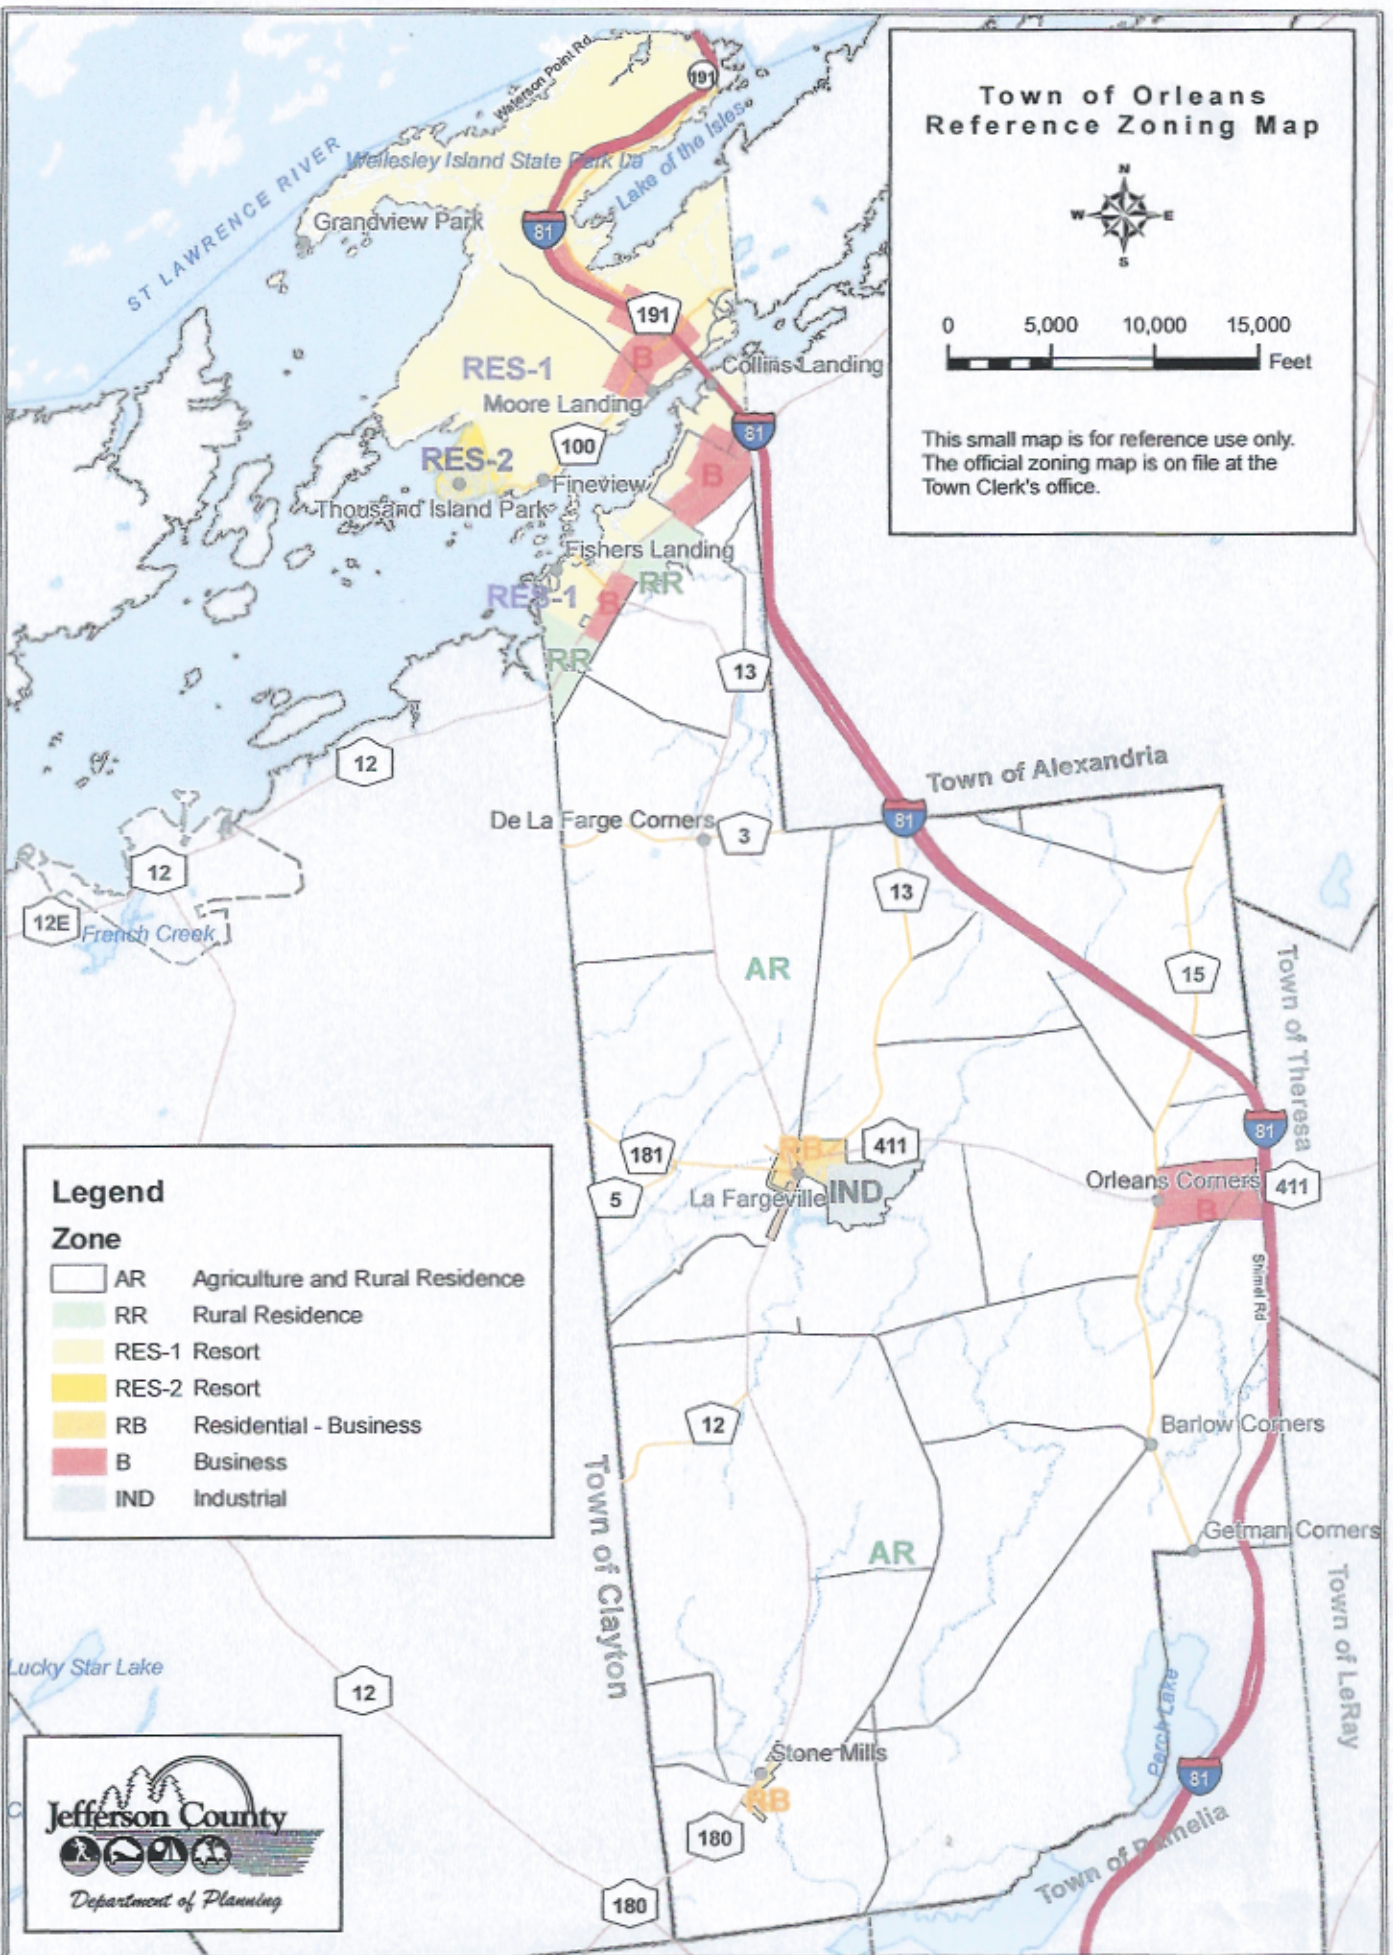

Town of Orleans Reference Zoning Map

This small map is for reference use only.
The official zoning map is on file at the
Town Clerk's office.

Legend

Zone

	AR	Agriculture and Rural Residence
	RR	Rural Residence
	RES-1	Resort
	RES-2	Resort
	RB	Residential - Business
	B	Business
	IND	Industrial

Jefferson County

Department of Planning

Town of Orleans Reference Zoning Map

0 5,000 10,000 15,000
Feet

This small map is for reference use only.
The official zoning map is on file at the
Town Clerk's office.